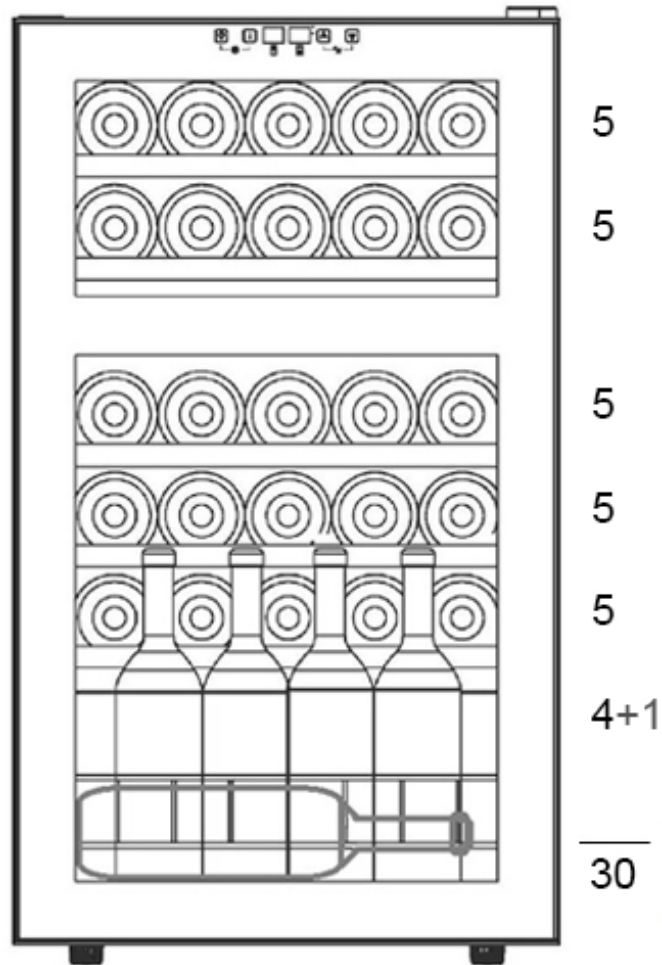

# Bottle loading plan

**DUNAVOX HOME-30**  
DXFH-30.80

**Standard 750mL Bordeaux bottle**