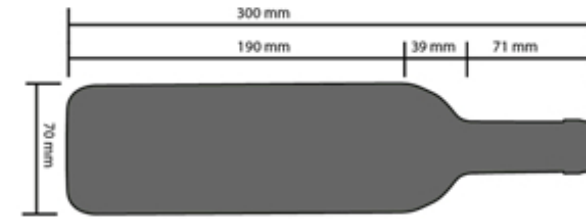

# Bottle loading plan

**DUNAVOX HOME-30**  
DXFH-30.80

**Standard 750mL Bordeaux bottle**