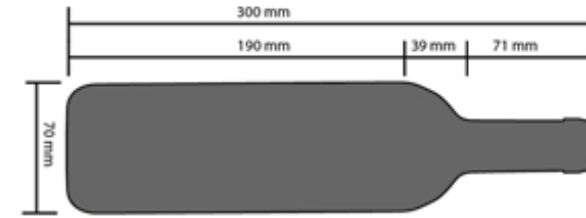

# Bottle loading plan

**DUNAVOX HOME-28**  
DXFH-28.88

**Standard 750mL Bordeaux bottle**