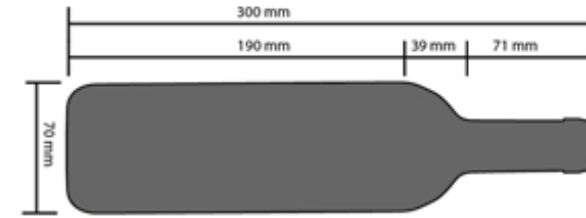

Bottle loading plan

DUNAVOX GRANDE-58 DX-58.258DB, DSS

Standard 750mL Bordeaux bottle

12

12

12

12

8