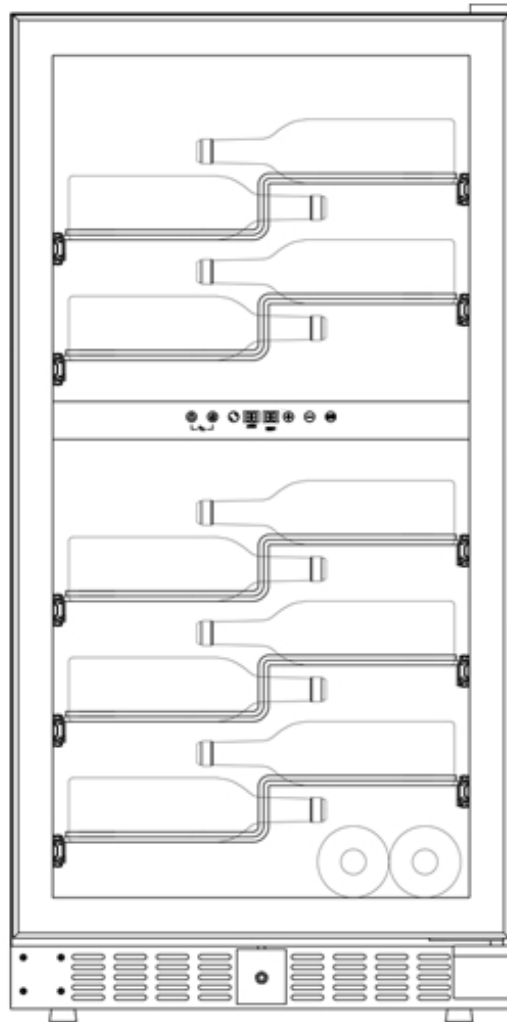

Bottle loading plan

DUNAVOX GRANDE-58 DX-58.258DB, DSS

Standard 750mL Bordeaux bottle

12

12

12

12

8