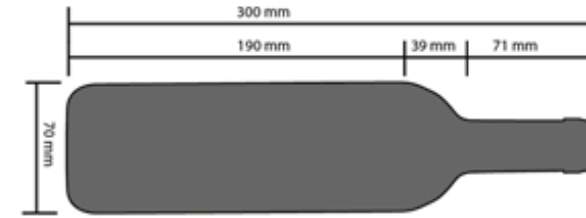

# Bottle loading plan

**DUNAVOX FLOW-46D**  
DAUF-46.145DB, DSS

Standard 750mL Bordeaux bottle