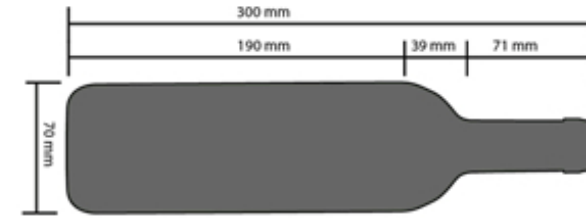

Bottle loading plan

DUNAVOX GRANDE-70 DX-70.258B, SS

12

12

12

12

12

8

2

70

Standard 750mL Bordeaux bottle