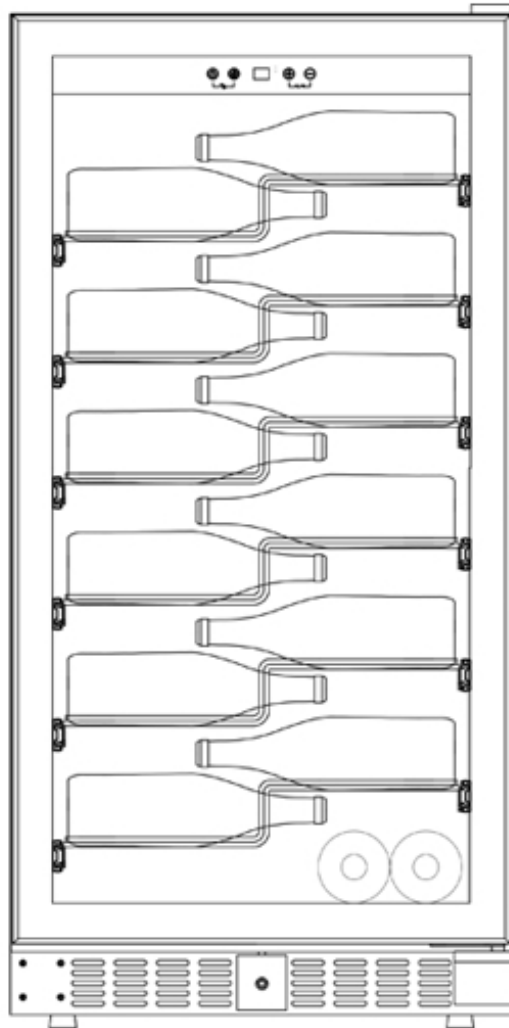

Bottle loading plan

DUNAVOX GRANDE-70 DX-70.258B, SS

12

12

12

12

12

8

2

70

Standard 750mL Bordeaux bottle