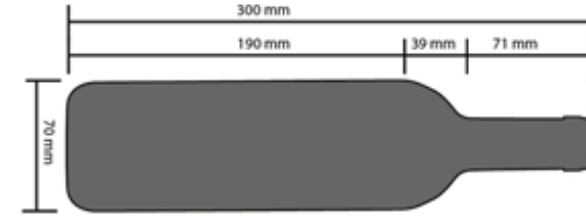

Bottle loading plan

DUNAVOX FLOW-40
DAU-40.138B, SS

Standard 750mL Bordeaux bottle